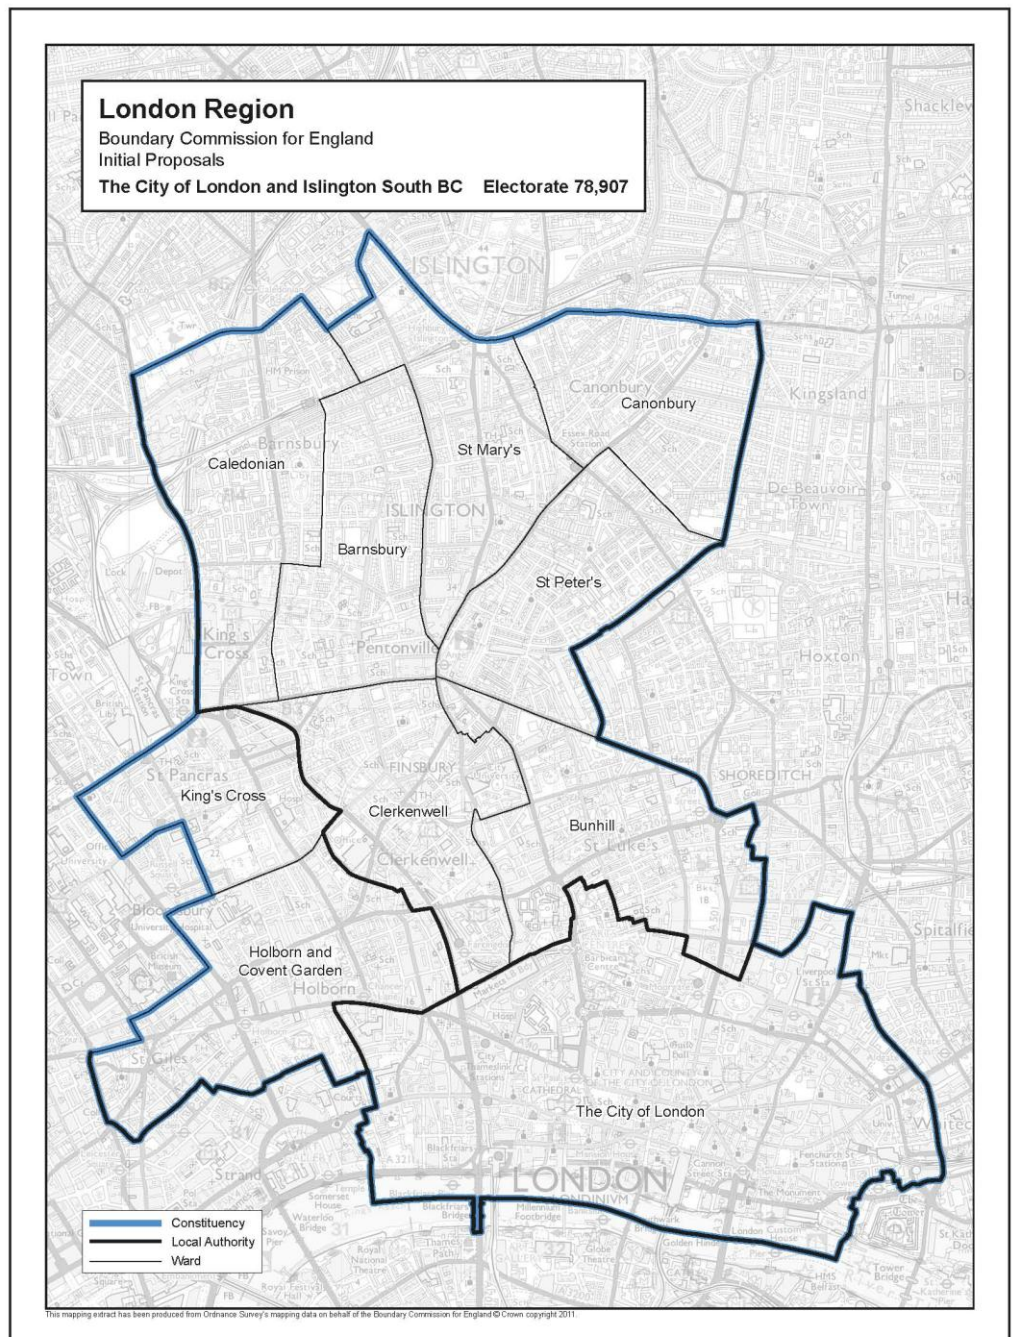

### **OBJECTIONS DEADLINE 5 DECEMBER 2011**

---

As per our recent newsletter, The Boundary Commission for England is currently reviewing parliamentary constituency boundaries and in September produced draft proposals which would seek to break the historic link between the City of London and the City of Westminster by placing the City of London in a new constituency with parts of Islington and Camden called City of London and Islington South – see map overleaf.

## New Constituency Map – Initial Proposals

Map courtesy of Boundary Commission for England

The City of London and Islington South BC